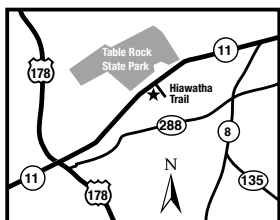

Pickens, South Carolina
on Scenic Hwy. 11

The Inn

AT TABLE ROCK

(864) 878-0078
Toll Free (877) 226-3210

Situated on four acres in the foothills of the Blue Ridge Mountains, The Inn at Table Rock provides a majestic view of Table Rock Mountain. Relax on our wraparound front porch or plan a hike at one of several nearby state parks including Table Rock State Park which is adjacent to the Inn.

Table Rock SP	Adjacent
Caesar's Head SP	13 miles
Devil's Fork SP	20 miles
Keowee-Toxaway SP	13 miles
Downtown Greenville	27 miles
GSP Airport	40 miles
Lake Jocassee	20 miles
Lake Keowee	20 miles
Clemson	31 miles

GPS Coordinates: Latitude: 35 Deg. 01 Min. .517 Sec. N

Longitude: 082 Deg. 41 Min. .358 Sec. W

From Atlanta: I-85 North to South Carolina Exit 1, Highway 11. Stay on Hwy 11 approximately 50 miles to the Inn. We are on the right, just past the entrances to Table Rock State Park and the Cherokee Foothills Visitor's Center. The Inn is located 1/10th mile up Hiawatha Trail and is not visible from Highway 11.

From Columbia/Charleston: Take I-26 West toward Spartanburg, exiting onto I-385 toward downtown Greenville. Take Hwy 276 West, which is just before you reach downtown Greenville. Carefully follow the signs for 276 West, through Travelers Rest, and turn South on Hwy 11. We are on the left, just before the entrances to Table Rock State Park and the Cherokee Foothills Visitor's Center. The Inn is located 1/10th mile up Hiawatha Trail and is not visible from Highway 11.